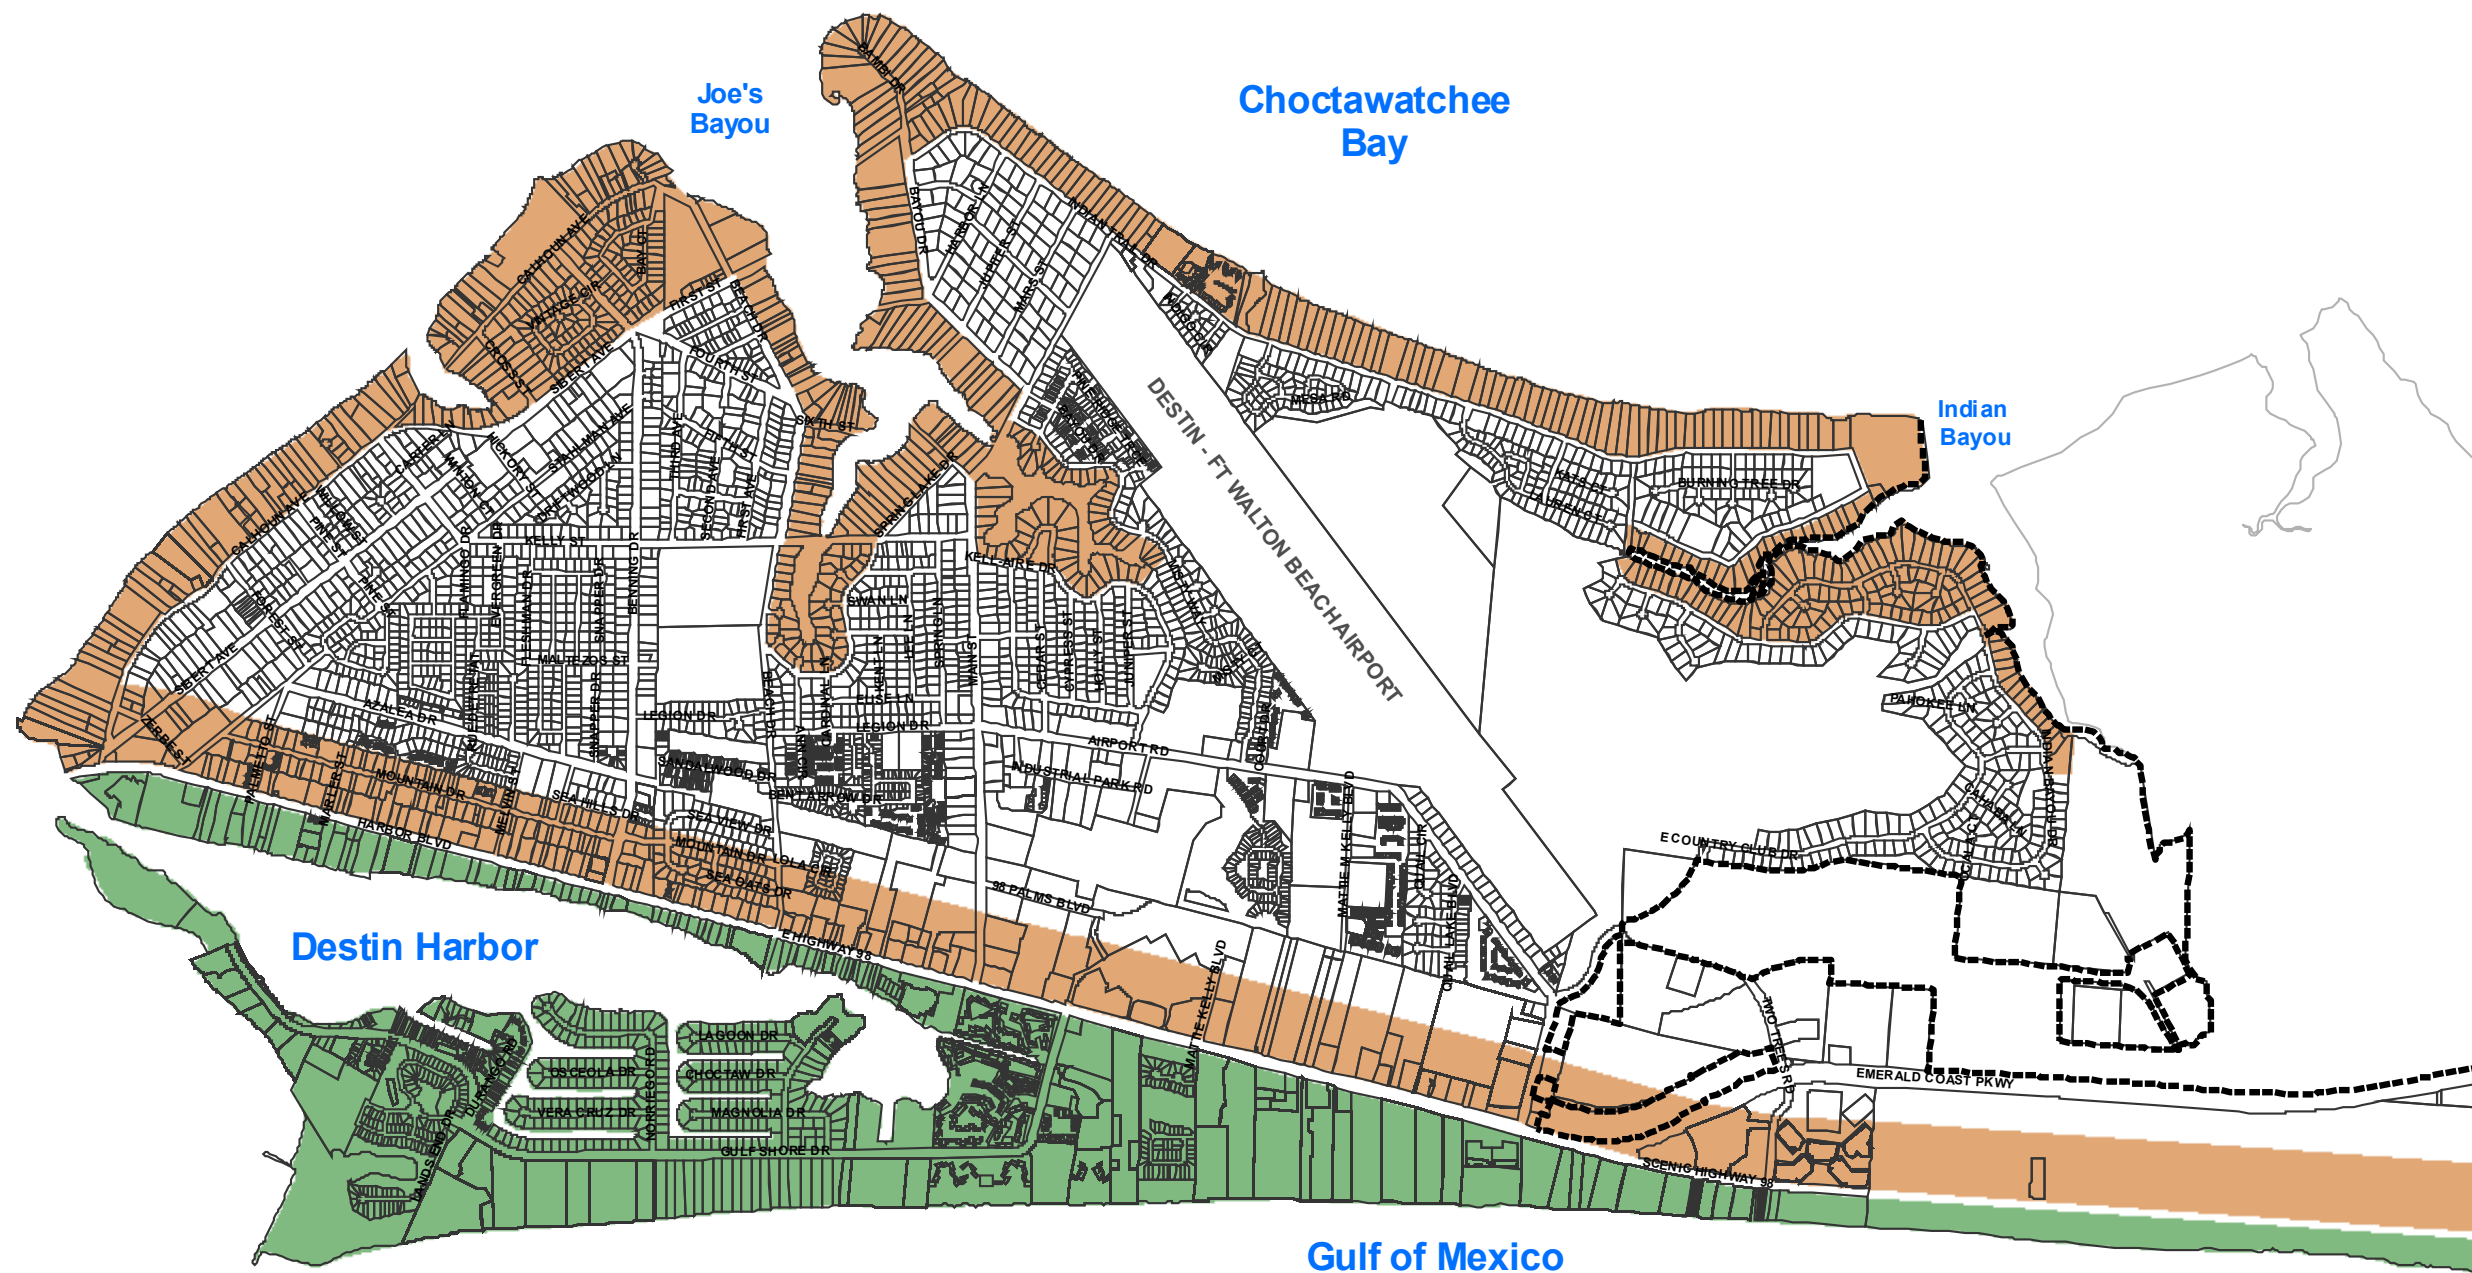

White Sands Zone Map

North

Scale: 1" = 2000'

-  **ZONE 2**
-  **ZONE 1**

▲ West Destin

▼ East Destin